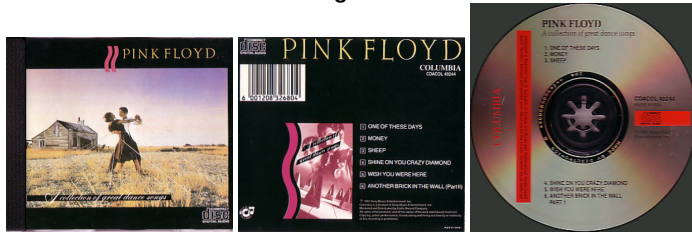

Wish You Were Here

Label: Columbia
Catalog number:
 CDCOL 5022 K
 6007689131234 (barcode on rear cover)
Country of origin: South Africa (RSA)

Animals

Label: Columbia
Catalog numbers:
 CDANIC 029 (on case spine, rear cover and CD)
 6 001208 326903 (barcode on rear cover)
Country of origin: South Africa (RSA)
Notes: Issued in a standard jewel case with a 12 page booklet. "MADE IN RSA" printed on CD. "Marketed and Distributed by Gallo Record Company" and "ARTONE" printed on rear booklet and rear cover.

Animals

Label: Columbia
Catalog numbers:
 CDCOL 5023 K
 6007689131333 (barcode on rear cover)
Country of origin: South Africa (RSA)

The Wall

Label: Columbia
Catalog number:
 CDSCBS2462 (on case spine, rear cover and CD)
 6 001208 327009 (barcode on rear cover)
Country of origin: South Africa (RSA)
Notes: Issued in a standard double slimcase. Artone logo on rear cover.

A Collection of Great Dance Songs

Label: Columbia

Catalog number:

CDACOL40244 (on case spine, rear cover and CD)

6 001208 326804 (barcode on rear cover)

Country of origin: South Africa (RSA)

Notes: Issued in a standard jewel case with a 4 page booklet and additional 4 page booklet with Pink Floyd's and Solo catalog from COLUMBIA. "MADE IN RSA" printed on CD. "Marketed and Distributed by Gallo Record Company" and "ARTONE" printed on rear booklet and rear cover. "Another Brick..." is listed on the CD as part 1, but it is actually part 2. Artone logo on the rear cover.