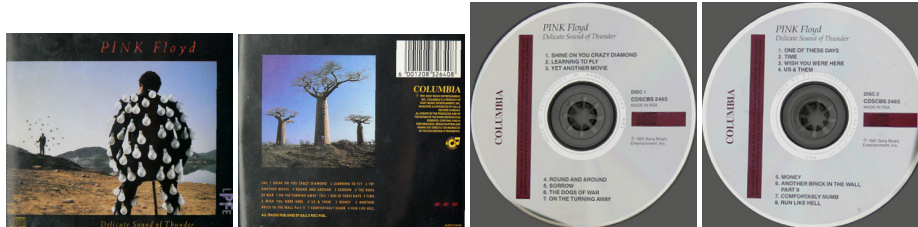

The Final Cut

Label: Columbia

Catalog numbers:

CDCOL 5025 K

6007689131531 (barcode on rear cover)

Country of origin: South Africa (RSA)

A Momentary Lapse of Reason

Label: COLUMBIA

Catalog numbers:

CDASF 3383 (on case spine and on rear cover)

6 001208 326606 (barcode on rear cover)

CDASF 3383 (on CD)

Country of origin: South Africa

Notes: Issued in a standard jewel case with a 16 page booklet. "MADE IN RSA" printed on the CD. "Marketed and Distributed by Gallo Record Company." and "ARTONE" printed on rear cover.

Delicate Sound of Thunder

Label: Columbia

Catalog numbers:

CDSCBS 2465 (on case spine)

6001208326408 (barcode on rear cover)

CDSCBS 2465 (on CD 1)

CDSCBS 2465 (on CD 2)

Country of origin: South Africa (RSA)