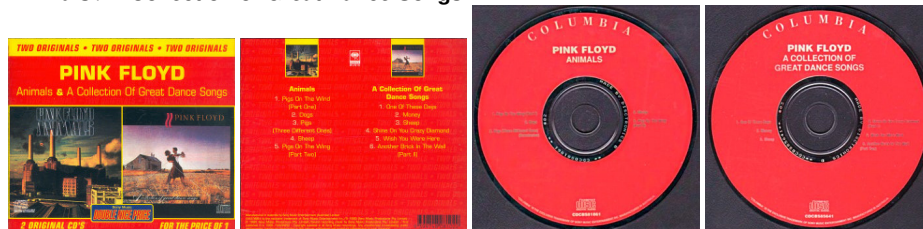

Animals / A Collection of Great Dance Songs

Label: Columbia

Catalog numbers:

- 480810 2 (on case spine)
- 9 399748 081020 (barcode on rear cover)
- CDCBS81861 (on CD 1)
- CDCBS85641 (on CD 2)

Country of origin: Australia

Notes: Issued in a thick box with a 4 page slick for each CD and a 4 page Double Nice Price insert from Sony Music. . ""COLUMBIA" IS THE EXCLUSIVE TRADEMARK OF SONY MUSIC ENTERTAINMENT INC. MANUFACTURED IN AUSTRALIA" printed on the CDs. "Manufactured in Australia..." printed on rear cover.