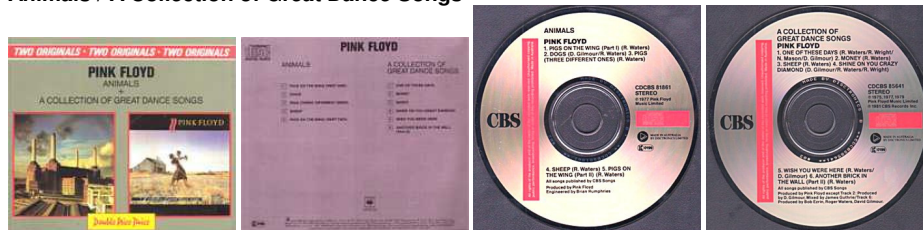

Animals / A Collection of Great Dance Songs

Label: CBS

Catalog numbers:

- CD1, CD2 NPCD 30 (x2) (on case spine)
- NPCD 30 and (LC 0199) (on rear cover)
- CDCBS 81861 and (LC 0199) (on CD 1)
- CDCBS 85641 and (LC 0199) (on CD 2)

Country of origin: Australia

Notes: Issued in a thick box with a 4 page slick for each CD. A "Double Nice Price" budget reissue set.