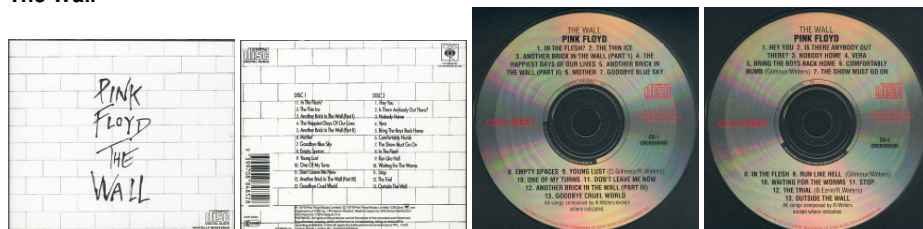

The Wall

Label: CBS (on spine) Columbia (on CD)
Catalog numbers:
CDCBS 88485 (x2) (on case spine)
CDCBS 88485, (CK 36185/C2K 36183), (DIDP 20205), LC 0149 and 01-088485-10 (on rear cover)
9 399708 848528 (barcode on rear cover)
CD-1, CDCBS88485 (on CD 1)
CD-2, CDCBS88485 (on CD 2)
Country of origin: Artwork: see notes, CDs: Australia
Notes: Issued in a thick box with a 16 page booklet. "...Printed in Holland. Made in Japan by CBS/Sony/DistributionCBS Records / CBS Disques S.A....." printed on rear cover. "MANUFACTURED IN AUSTRALIA BY SONY MUSIC ENTERTAINMENT (AUSTRALIA) LIMITED" (right in 3 lines) and "COLUMBIA IS THE EXCLUSIVE TRADEMARK OF SONY MUSIC ENTERTAINMENT INC." (on the bottom) printed on the CDs in 3 lines.