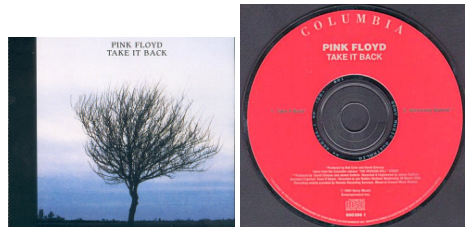

PINK FLOYD CD DISCOGRAPHY

AUSTRALIA Singles

Take it Back

Label: Columbia

Catalog numbers:

660386 1 (on case spine and rear of slick)

9 399766 038619 (barcode on rear of slick)

660386 1 (on CD)

Country of origin: Australia

Notes: A two track CD single issued in a slimline case. Includes: Take it Back / Astronomy Domine. Track two recorded at Joe Robbie Stadium on 30th March 1994.