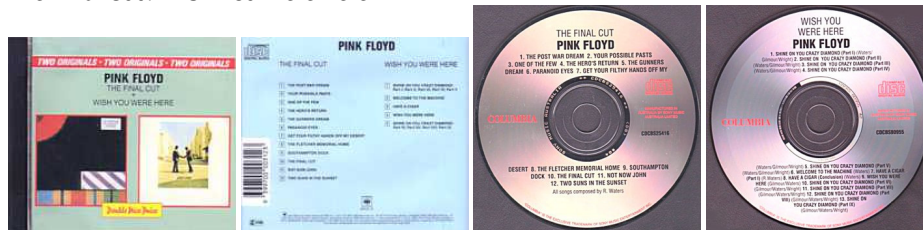

The Final Cut / Wish You Were Here

Label: CBS (on spine). Columbia (on CD)

Catalog numbers:

- CD2 NPCD 31 (on case spine)
- 9 399700 003123 (barcode on rear cover)
- NPCD 31 and (LC 0199) (on rear cover)
- CDCBS25416 (on CD 1)
- CDCBS80955 (on CD 2)

Country of origin: Australia

Notes: Issued in a double slimline case with a 4 page slick for each CD. A "Double Nice Price" budget reissue set. "MANUFACTURED IN AUSTRALIA BY SONY MUSIC AUSTRALIA LIMITED" and "COLUMBIA" IS THE EXCLUSIVE TRADEMARK OF SONY MUSIC ENTERTAINMENT INC." printed on the CDs. Also issued with a "Explicit Lyrics" sticker