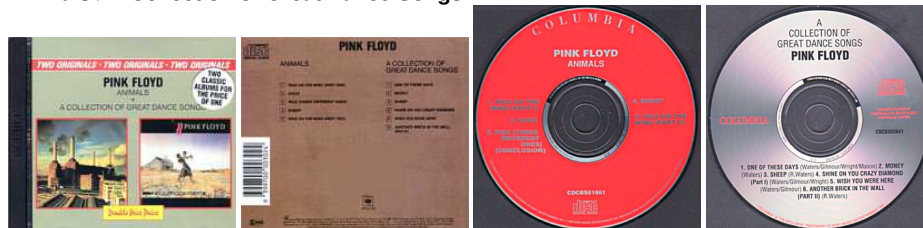

Animals / A Collection of Great Dance Songs

Label: CBS (on spine). Columbia (on CD)

Catalog numbers:

- CD2 NPCD 30 (on case spine)
- 9 399700 003024 (barcode on rear cover)
- NPCD 30 and (LC 0199) (on rear cover)
- CDCBS81861 (on CD 1)
- CDCBS85641 (on CD 2)

Country of origin: Australia

Notes: Issued in a double slimline case with a 4 page slick for each CD. A "Double Nice Price" budget reissue set. "Two Classic Albums for the Price of One" sticker on the cover. ""COLUMBIA" IS THE EXCLUSIVE TRADEMARK OF SONY ENTERTAINMENT INC. P 1994 SONY MUSIC ENTERTAINMENT INC. MANUFACTURED IN AUSTRALIA BY SONY MUSIC AUSTRALIA LIMITED" printed on the CD "Animals" and "MANUFACTURED IN AUSTRALIA BY SONY MUSIC AUSTRALIA LIMITED" and ""COLUMBIA" IS THE EXCLUSIVE TRADEMARK OF SONY MUSIC ENTERTAINMENT INC." printed on the CD "A Collection Of Great Dance Songs".