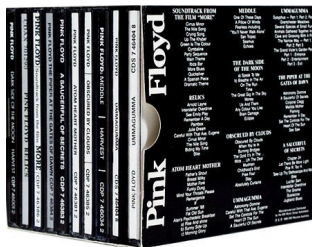

Label: EMI

Catalog numbers:

CDPFB 1 (on box spine)

Country of origin: Australia

Release date: 1988

Notes: Limited edition box set includes the first nine albums.

The Albums:	Piper at the Gates of Dawn	EMI	CDP 7463842	Made in UK
	A Saucerful of Secrets	EMI	CDP 7463832	Made in UK
	More	EMI	CDP 7463862	Made in UK
	Ummagumma	Harvest/EMI	CDS 7464048	Made in UK
	Atom Heart Mother	Harvest/EMI	CDP 7463812	Made in UK
	Meddle	Harvest/EMI	CDP 7460342	Made in UK
	Obscured By Clouds	Harvest/EMI	CDP 7463852	Made in UK
	The Dark Side of the Moon	Harvest/EMI	CDP 7460012	Made in UK
	Relics (Axis issue)	Axis	CDAX 701290	Made in Australia

Most of the known issues of the box includes only CDs that were produced in the UK. But there are some issues where Atom Heart Mother, More and Meddle and Obscured By Clouds are produced in Germany. Except: Relics. This CD was only produced by Axis in Australia.