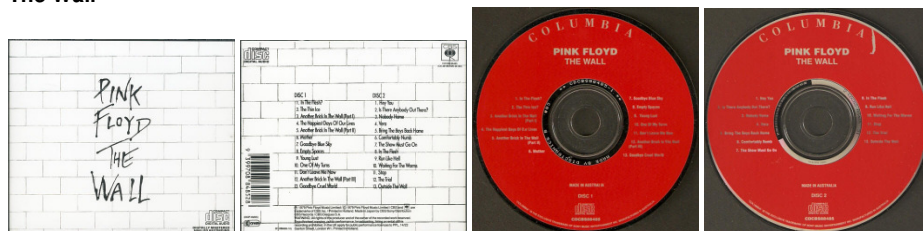

The Wall

Label: CBS (on spine) Columbia (on CD)
Catalog numbers:
CDCBS 88485 (x2) (on case spine)
CDCBS 88485, (CK 36185/C2K 36183), (DIDP 20205), LC 0149 and (01-088485-10) (on rear cover)
9 399708 848528 (barcode on rear cover)
DISC 1, CDCBS 88485 (on CD 1)
DISC 2, CDCBS 88485 (on CD 2)
Country of origin: Artwork: see notes, CDs: Australia
Notes: Issued in a thick box with a 16 page booklet. "...Printed in Holland. Made in Japan by CBS/Sony/DistributionCBS Records / CBS Disques S.A....." printed on rear cover. "COLUMBIA" IS THE EXCLUSIVE TRADEMARK OF SONY MUSIC ENTERTAINMENT INC. MANUFACTURED IN AUSTRALIA" & "MADE IN AUSTRALIA" printed on the CDs. This issue has a barcode on the rear cover.