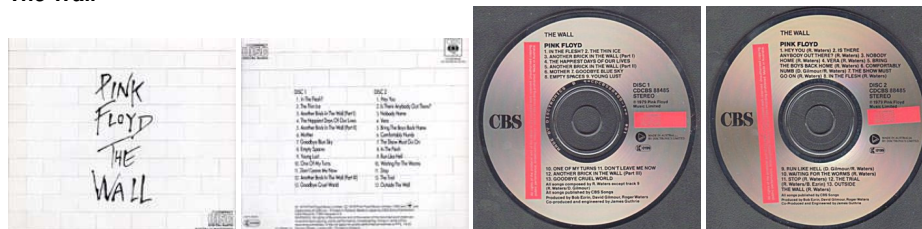

The Wall

Label: CBS

Catalog numbers:

CDCBS 88485 (x2) (on case spine)

CDCBS 88485, (CK 36185/C2K 36183), (DIDP 20205), (LC 0149 & 01-088485-10) (on rear cover)

CDCBS 88485 (LC 0199) (on CDs)

Country of origin: Artwork: see notes, CDs: Australia

Notes: Issued in a thick box with a 16 page booklet. "...Printed in Holland. Made in Japan by CBS/Sony/Distribution CBS Records / CBS Disques S.A....." printed on rear cover. "Made in Australia by Distronics Limited" printed on the CDs.