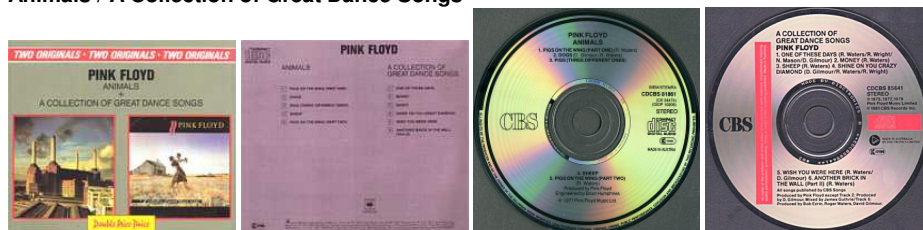

Animals / A Collection of Great Dance Songs

Label: CBS

Catalog numbers:

- CD1, CD2 NPCD 30 (x2) (on case spine)
- NPCD 30 and (LC 0199) (on rear cover)
- CDCBS 81861 (CK 34474) (DIDP 10206) and LC 0149 (on CD 1)
- CDCBS 85641 and (LC 0199) (on CD 2)

Country of origin: Australia, CD1 (Animals): Austria

Notes: Issued in a thick box with a 4 page slick for each CD. A "Double Nice Price" budget reissue set. "MADE IN AUSTRIA" printed on the CD "Animals" and "Made in Australia" printed on the CD "A Collection Of Great Dance Songs".