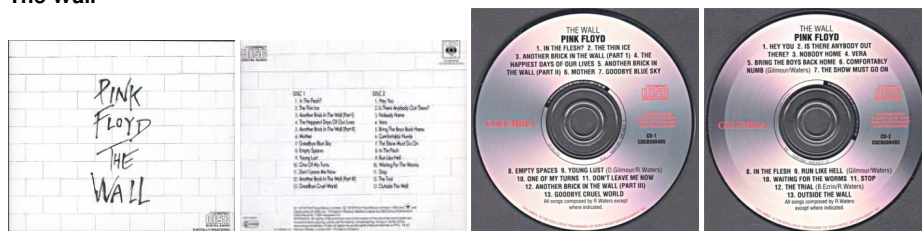

The Wall

Label: CBS (on spine) Columbia (on CD)

Catalog numbers:

CDCBS 88485 (x2) (on case spine)

CDCBS 88485, (CK 36185/C2K 36183), (DIDP 20205), (LC 0149 & 01-088485-10) (on rear cover)

CD-1, CDCBS88485 (on CD 1)

CD-2, CDCBS88485 (on CD 2)

Country of origin: Artwork: see notes, CDs: Australia

Notes: Issued in a thick box with a 16 page booklet. "...Printed in Holland. Made in Japan by CBS/Sony/Distribution CBS Records / CBS Disques S.A....." printed on rear cover. "MANUFACTURED IN AUSTRALIA BY SONY MUSIC ENTERTAINMENT (AUSTRALIA) LIMITED" and "COLUMBIA IS THE EXCLUSIVE TRADEMARK OF SONY MUSIC ENTERTAINMENT INC." printed on the CDs.