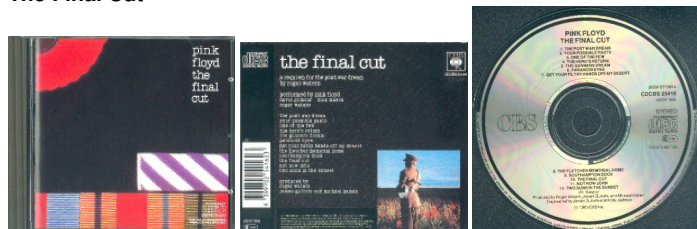

CDCBS 25416 (on case spine)
CDCBS 25416 (DIDP 364) and LC 0149 (on rear cover)
CDCBS 25416 and LC 0149 (on CD)

Country of origin: Australia

Notes: Issued in a standard jewel case with fold out slick. "Made in Australia by Distrionics Limited" printed on the CD, "Made in Japan by CBS/Sony/Distribution CBS Records / CBS Disques S.A." printed on rear cover.

The Final Cut

Label: CBS

Catalog numbers:

CDCBS 25416 (on case spine)
CDCBS 25416, DIDP 364 and LC 0149 (on rear cover)
CDCBS 25416, DIDP 364 and LC -0149 (on CD)
9 399702 541623 (barcode on rear cover)

Country of origin: Austria

Notes: Issued in a standard case with a 4 page booklet. "Made in Austria" printed on the CD, "Made in Japan by CBS/Sony/Distribution CBS Records / CBS Disques S.A." printed on rear cover. The barcode number is the same as on the Australian release. Also issued with a "Explicit Lyrics" sticker and a "SONY SUPER VALUE" sticker..