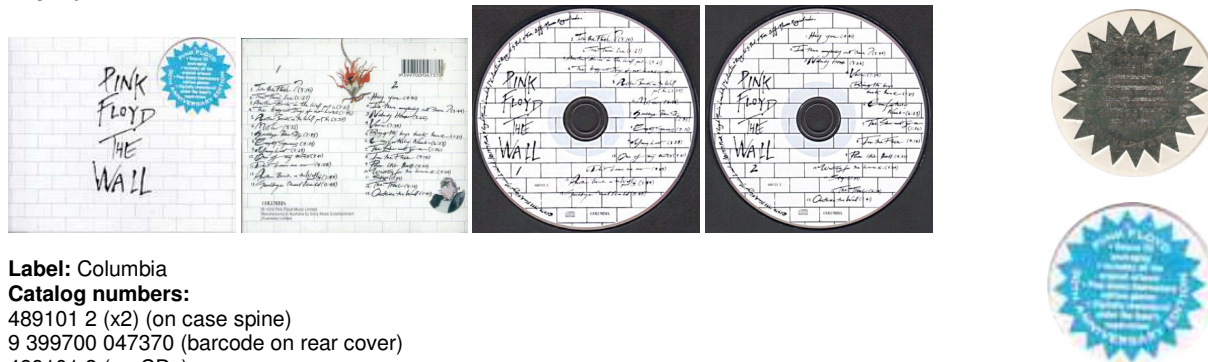

The Wall

Label: Columbia
Catalog numbers:
489101 2 (x2) (on case spine)
9 399700 047370 (barcode on rear cover)
489101 2 (on CDs)
Country of origin: Australia
Notes: Digitally remastered 1994. 1997 anniversary edition. Issued in a thick box with a 24 page booklet. Includes anniversary sticker on the front cover. The star on sticker is light blue.

The Wall

Label: Harvest, EMI (Spine). EMI (CD)
Catalog numbers:
8312432 (x2) (on case spine)
8312432 (on rear cover)
9 326165 001449 (barcode on rear cover)
I, F:PM 613, (on rear cover)
8312442, LC 0542 (on CD 1)
8312452, LC 0542 (on CD 2)
Country of origin: Australia
Notes: Digitally remastered 1994. Issued in a thick box with a 24 page booklet. "Made in Australia" and "DIGITAL AUDIO TECHNOLOGIES AUSTRALIA (logo)" printed on CD. "Printed in Australia" printed on rear cover.

A Collection of Great Dance Songs

Label: CBS
Catalog numbers:
CDCBS 85641 (on case spine)
CDCBS 85641, (CB 801), (DIDP 363) & (LC 0149) (on rear cover)
CDCBS 85641, (DIDP 363) & (LC-0149) (on CD)
Country of origin: Japan
Notes: Issued in a standard jewel case with a 4 page foldout slick. "Made in Japan by CBS/Sony/Distribution CBS Records / CBS Disques S.A." Released in New Zealand and Australia.

A Collection of Great Dance Songs