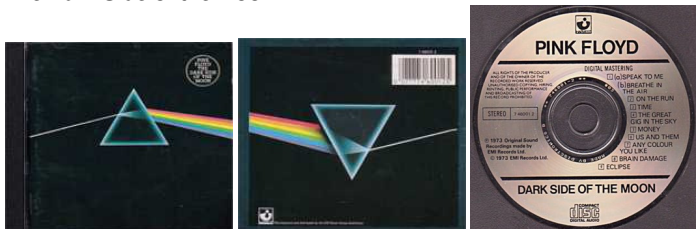

The Dark Side of the Moon

Label: Harvest

Catalog numbers:

746001-2 (on case spine, rear cover)
0 077774 600125 (barcode on rear cover)
7 46001 2 (on CD)

Country of origin: Australia

Notes: Issued in a standard jewel case with a 12 page booklet. "Manufactured and distributed by the EMI Music Group Australasia" printed on rear cover.