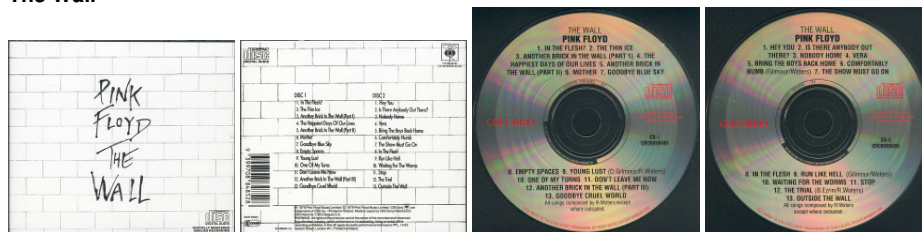

The Wall

Label: CBS (on spine) Columbia (on CD)
Catalog numbers:
CDCBS 88485 (x2) (on case spine)
CDCBS 88485, (CK 36185/C2K 36183), (DIDP 20205), LC 0149 and 01-088485-10 (on rear cover)
CD-1, CDCBS88485 (on CD 1)
CD-2, CDCBS88485 (on CD 2)
Country of origin: Artwork: see notes, CDs: Australia
Notes: Issued in a thick box with 16 page booklet. "...Printed in Holland. Made in Japan by CBS/Sony/DistributionCBS Records / CBS Disques S.A....." printed on rear cover.
"MANUFACTURED IN AUSTRALIA BY SONY MUSIC AUSTRALIA LIMITED" and "COLUMBIA" IS THE EXCLUSIVE TRADEMARK OF SONY MUSIC ENTERTAINMENT INC." printed on the CDs. This issue has a barcode on the rear cover.