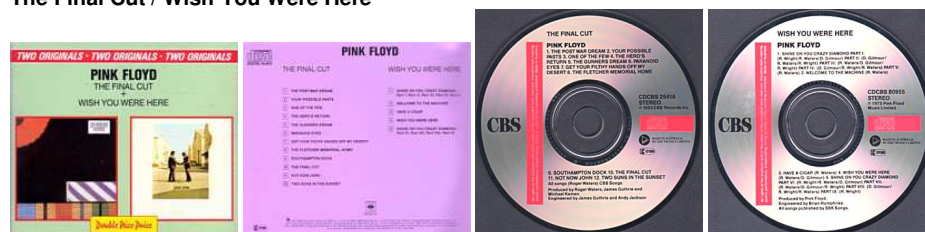

The Final Cut / Wish You Were Here

Label: CBS
Catalog numbers:
CD1, CD2 NPCD 31 (x2) (on case spine)
NPCD 31 and (LC 0199) (on rear cover)
CDCBS 25416 and (LC 0199) (on CD 1)
CDCBS 80955 and (LC 0199) (on CD 2)
Country of origin: Australia
Notes: Issued in a thick box with a 4 page slick for each CD. A "Double Nice Price" budget reissue set.