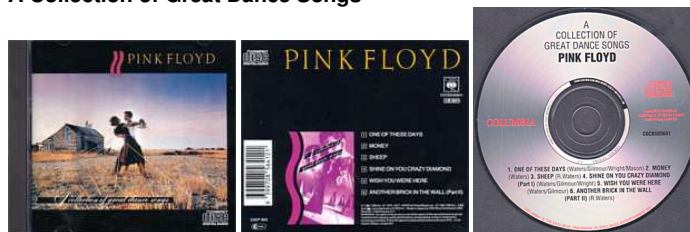

A Collection of Great Dance Songs

Label: CBS (on spine) Columbia (on CD)
Catalog numbers:
CDCBS 85641 (on case spine)
CDCBS 85641, (CB 801), (DIDP 363) & (LC 0149) (on rear cover)
9 399708 564121 (barcode on rear cover)
CDCBS 85641 (on CD)
Country of origin: Artwork: Japan, CD: Australia
Notes: Issued in a standard jewel case with a 4 page foldout slick. "Made in Japan by CBS/Sony/Distribution CBS Records / CBS Disques S.A." printed on rear cover.
"MANUFACTURED IN AUSTRALIA BY SONY MUSIC AUSTRALIA LIMITED" and "COLUMBIA" IS THE EXCLUSIVE TRADEMARK OF SONY MUSIC ENTERTAINMENT INC." printed on the CD.