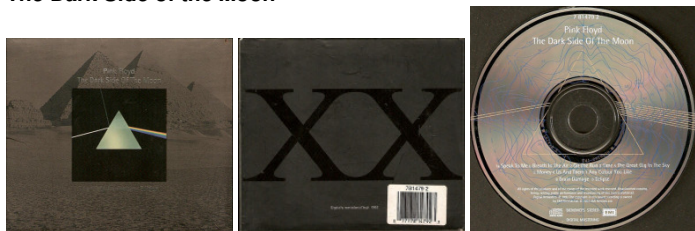

The Dark Side of the Moon

Label: EMI
Catalog number: 7 81479 2 (on CD)
781479 2 (on rear sticker)
0 77778 14792 3 (barcode on rear sticker)
Country of origin: Artwork: no info, CD: no info (according to the matrix this probably an UK pressing)
Notes: 20th anniversary issue digitally remastered. Issued in a black cardboard box. Includes a 28 page booklet and five art cards. "781479 2 . 1 EMI SWINDON" printed on the matrix. The triangle and the "refraction" lines on the CD are printed in yellow.