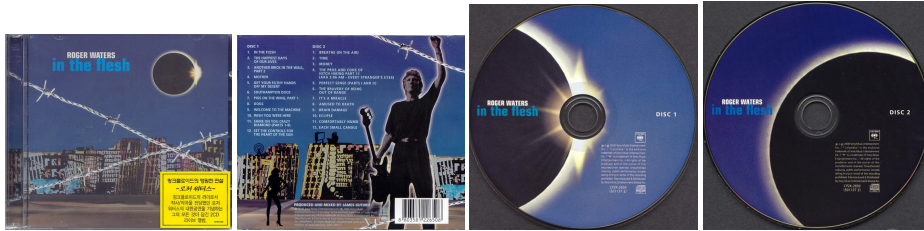

In The Flesh