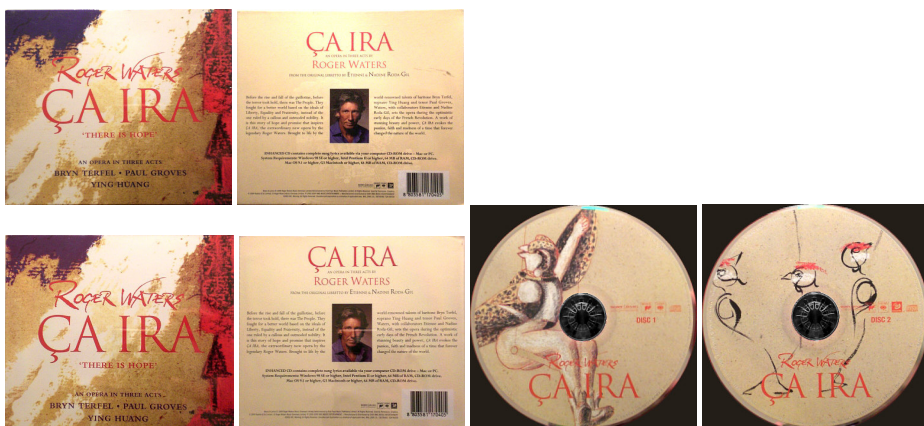

In The Flesh

Label: Columbia

Catalog numbers:

CP2K-2650 (501137 2) (on case spine)

8 803581 226508 (barcode on rear cover)

CP2K-2650 (on front sticker)

CP2K-2650 (501137 2) (on CD 1)

CP2K-2650 (501137 2) (on CD 2)

Country of origin: Korea

Notes: Issued in a double slimline case with a 24 page booklet. "Manufactured & Distributed by Sony Music Entertainment (Korea) Inc." printed on the CD's, rear cover and rear booklet. Sticker on front case: "[Korean text] CP2K-2650".

Flickering Flame

Label: Columbia

Catalog numbers:

CPK-2651 (507906 2) (on case spine and on slipcase spine)

8 803581 226515 (barcode on slipcase and on rear cover)

8 803581 226515 (on rear cover)

CP2K-2651 (on front sticker)

CPK-2651 (507906 2) (on CD)

Country of origin: Korea

Notes: Issued in a standard jewel case with a 20 page booklet and a slipcase. "Manufactured & Distributed by Sony Music Entertainment (Korea) Inc." printed on the CD, rear cover, rear slipcase and booklet. Yellow sticker on front: "[Korean text] CPK-2651".

Ça Ira