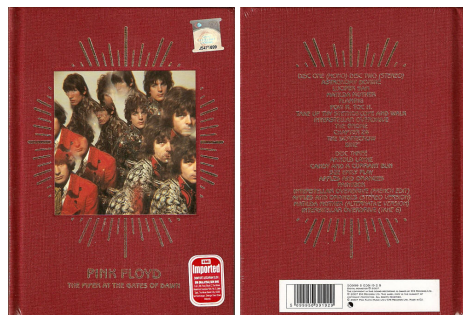

PINK FLOYD CD DISCOGRAPHY

MALAYSIA Albums

The Piper at the Gates of Dawn

Label: EMI

Catalog numbers:

5 099950 391929 (barcode on rear sticker)

50999 5 03919 2 9 (on rear sticker)

50999-503919-2-9 (on rear cover)

50999 5 03919 2 9 and LC 0542 (on CD 1)

50999 5 03919 2 9 and LC 0542 (on CD 2)

50999 5 03919 2 9 and LC 0542 (on CD 3)

Country of origin: Artwork: no info, CDs: EU, Stickers: Malaysia

Notes: 40th anniversary limited edition. Digitally remastered 2007. Issued in a cloth-bound hardback 16 page book with an additional 16 page booklet with reprints of the Syd diaries ("Syd Booklet"). Includes mono version of the album on disc 1 and stereo version on disc 2. Bonus disc includes tracks from singles and some previously unreleased tracks.

This is the European edition with two Malaysian stickers on front.