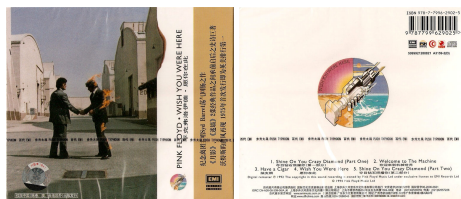

Wish You Were Here

Label: EMI PUSH TYPHOON

Catalog numbers:

5099921288821 A3159-2(D) (on slipcase spine and on case spine)

9 787799 629025 > (barcode on slipcase rear cover and on rear cover)

5099921288821 A3159-2(D) ISBN 978-7-7996-2902-5

ISCR CN-A26-08-309-00 / A.J6 (on slipcase rear cover and on rear cover)

5099921288821 A3159-2(D) LC 0542 ISCR CN-A26-08-309-00 / A.J6 (on CD)

Country of origin: China

Notes: Issued in a standard jewel case in a cardboard slipcase with a 16 page booklet. 1992 remaster. "Made in the P.R.C." printed on the CD. Holographic sticker on front of slipcase. Slipcase spine and case spine without "PUSH TYPHOON" logo. CD, rear slipcase and rear case with additional logo. Song titles on the CD printed without running time.