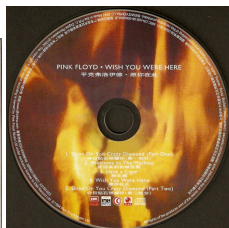

Wish You Were Here

Label: EMI PUSH TYPHOON

Catalog numbers:

5099921288821 A3159-2(D) (on slipcase spine and on case spine)

9 787799 629025 > (barcode on slipcase rear cover and on rear cover)

5099921288821 A3159-2(D) ISBN 978-7-7996-2902-5

ISCR CN-A26-08-309-00 / A.J6 (on slipcase rear cover and on rear cover)

5099921288821 A3159-2(D) LC 0542 ISCR CN-A26-08-309-00 / A.J6 (on CD)

Country of origin: China

Notes: Issued in a standard jewel case in a cardboard slipcase with a 16 page booklet. 1992 remaster. "Made in the P.R.C." printed on the CD. Holographic sticker on front of slipcase. Slipcase spine and case spine without "PUSH TYPHOON" logo. CD, rear slipcase and rear case with additional logo. Song titles on the CD printed without running time.