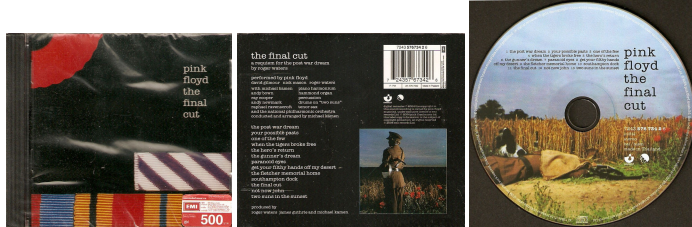

PINK FLOYD CD DISCOGRAPHY
THAILAND Albums

The Final Cut

Label: EMI

Catalog Numbers:

7243 576734 2 6 (on case spine)

7243 576734 2 6 F: PM UK: 576 7342 (on rear cover)

7 24357 67342 6 (barcode on rear cover)

7243 576 734 2 6 and Ic0542 (on CD)

Country of origin: Thailand

Notes: Issued in a standard jewel case with a 16 page booklet. 2004 remaster with the additional track "When The Tigers Broke Free". "made in Thailand." printed on the CD. "Made in Thailand" and "... Not for resale in the E.U." printed on rear cover. Sticker on front cellophane.