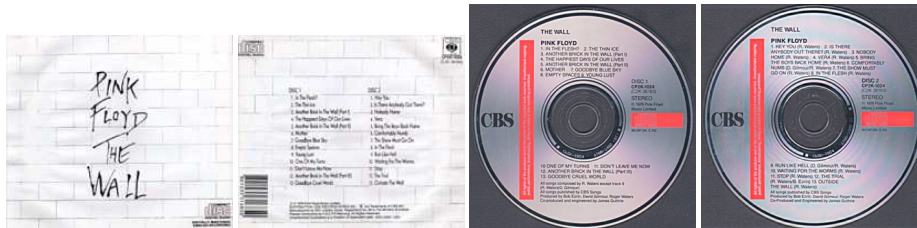

The Wall

Label: CBS

Catalog numbers:

CBS CP2K-1024 (C2K 36183) (on case spine)

801035 316850 (barcode on rear cover)

CP2K-1024 (C2K 36183) (on rear cover)

CP2K-1024 (C2K 36183) (on CD 1)

CP2K-1024 (C2K 36183) (on CD 2)

Country of origin: Korea

Notes: Issued with a 16 page booklet & a 4 page Korean fold out slick. CBS printed on the CD. “DISTRIBUTION: CBS RECORDS KOREA INC. Manufactured by SKC Limited, Korea.” printed on rear cover.