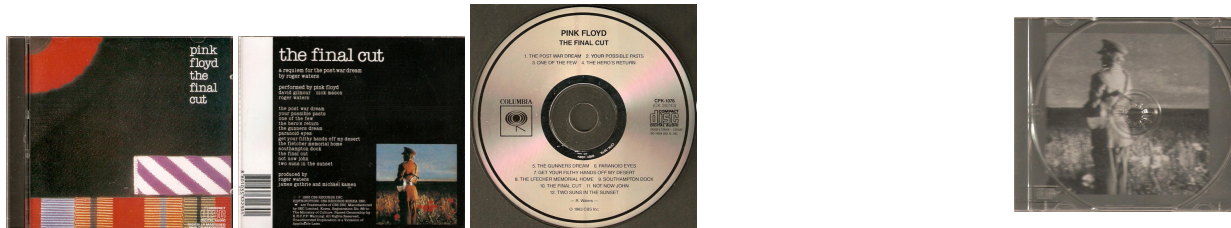

The Final Cut

Inside part of the rear cover.

Label: Columbia

Catalog numbers:

CPK-1076 (CK 38243) (on case spine)

8 801035 322301 (barcode on rear cover)

CPK-1076 (CK 38243) (on CD)

Country of origin: Korea

Notes: Issued in a standard jewel case with a 8 page booklet. COLUMBIA printed on the CD. Manufactured by SKC LTD., Korea printed in rear cover. B/w printing of rear cover picture visible through clear tray.