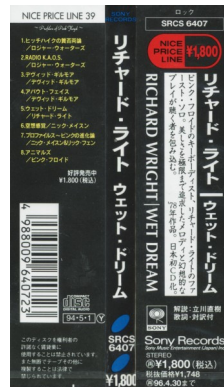

PINK FLOYD CD DISCOGRAPHY

JAPAN Richard Wright

Wet Dream

Label: Sony
Catalog numbers:
SRCS 6407 (on case spine and obi)
4 988009 640723 (barcode on obi)
Country of origin: Japan

Broken China

Label: Toshiba-EMI
Catalog numbers:
TOCP-50059 (on case spine and obi)
4 988006 724839 (barcode on obi)
Country of origin: Japan