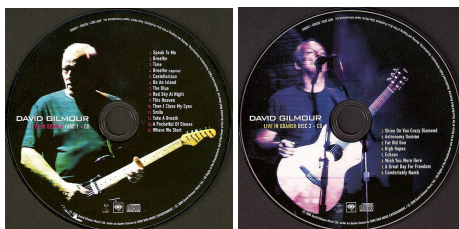

Live In Gdańsk

Label: Sony Music Japan International Inc.
Catalog numbers:
SICP 2027-9 (on case spine and obi spine)
4 547366 039719 (barcode on rear cover and rear of the obi)
SICP 2027-9 (on rear cover and rear of the obi)
SICP 2027 (on CD1)
SICP 2028 (on CD2)
SICP 2029 (on DVD)

Release date: 2008

Country of origin: Japan

Notes: Issued in a fold out cardboard sleeve with an 8 page booklet, Japanese black&white 32 page booklet and a long-type obi. "Sony Music Japan International Inc." printed on the CD's and the DVD. "Manufactured by Sony Music Japan International Inc." printed on rear obi and rear cover. "NTSC" and region code "ALL" printed on DVD, rear obi and rear cover.