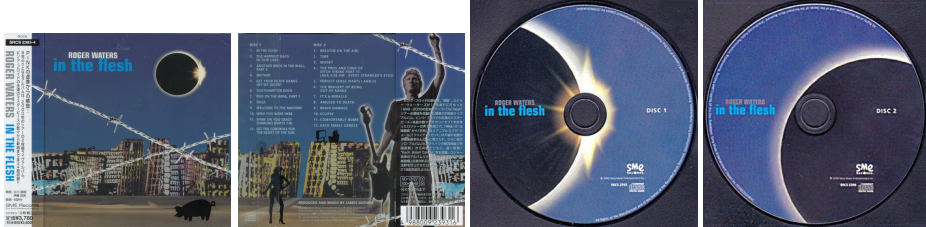

In The Flesh

Label: Sony
Catalog numbers:
SRCS 2393.4 (on case spine and obi)
4 988009 239316 (barcode on obi)
Country of origin: Japan
Notes: Issued in a standard jewel case with a 24 page booklet, an additional 40 page Japanese booklet and an obi.