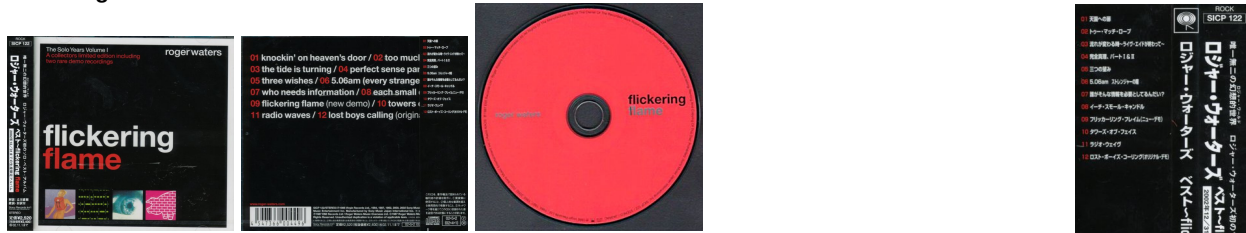

Flickering Flame

Label: Sony

Catalog numbers:

SICP 122 (on case spine and obi)

4 547366 004496 (barcode on obi)

Country of origin: Japan

Notes: Issued in a standard jewel case with a 20 page booklet, an additional 16 page Japanese booklet and an obi.