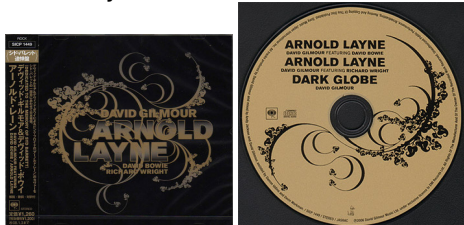

PINK FLOYD CD DISCOGRAPHY

JAPAN David Gilmour Singles

Arnold Layne