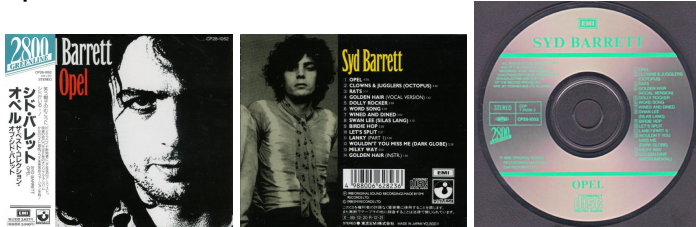

Country of origin: Japan

Notes: Issued in a standard jewel case with an inner slick, additional Japanese insert and an obi.

Barrett

Label: Toshiba-EMI

Catalog numbers:

TOCP-53783 (on case spine and obi)

4 988006 847729 (barcode on obi)

Country of origin: Japan

Notes: 2006 reissue.

Opel

Label: EMI

Catalog numbers:

CP28-1052 (on case spine and obi)

4 988006 628236 (barcode on obi)

Country of origin: Japan

Notes: Issued in a standard jewel case with an inner slick, additional Japanese insert and an obi.

Opel

Label: EMI

Catalog numbers:

CP28-1052 (on case spine and obi)

4 988006 628236 (barcode on obi)

Country of origin: Japan

Notes: Reissue with the same catalog number but with a new price and slight differences in obi details. Issued in a standard jewel case with an inner slick, additional Japanese insert and an obi.