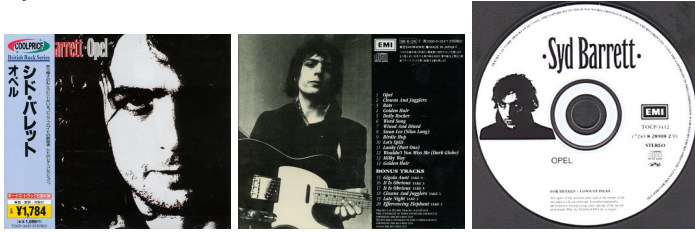

Opel

Label: Toshiba-EMI

Catalog numbers:

TOCP-3432 (on case spine and obi)

4 988006 752870

Country of origin: Japan

Notes: Issued in a standard jewel case with an inner slick, additional Japanese insert and an obi.