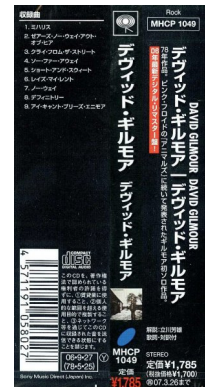

Label: Sony

Catalog numbers:

MHCP 1049 (on case spine obi and rear cover)

4 571191 058027 (barcode on obi and rear cover)

MHCP 1049 (on CD).

Country of origin: Japan

Notes: Remastered 2006 reissue. Issued in a standard case with a booklet, additional paper booklet (with Japanese text) and an Obi (shown). Includes a "REMASTERED" sticker on the shrinkwrap.