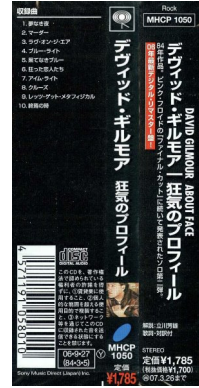

MHCP 1049 (on CD).

Country of origin: Japan

Notes: Remastered 2006 reissue. Issued in a standard case with a booklet, additional paper booklet (with Japanese text) and an Obi (shown). Includes a "REMASTERED" sticker on the shrinkwrap.

About Face

Label: Sony

Catalog numbers:

SRCS 6406 (on case spine, rear cover and obi)

4 988009 640624 (barcode on rear cover and obi)

SRCS 6406 (on CD)

Country of origin: Japan

Notes: Issued in a standard case with a fold out slick, Japanese paper insert and with an obi. Part of the "Nice Price Line 39" series.

About Face

Label: Sony
Catalog numbers:
 MHCP 1050 (on case spine obi and rear cover)
 4 571191 058010 (barcode on obi and rear cover)
 MHCP 1049 (on CD)
Country of origin: Japan
Notes: Remastered 2006 reissue. Issued in a standard case with a booklet, additional paper booklet (with Japanese text) and an Obi (shown). Includes a "REMASTERED" sticker on the shrinkwrap.