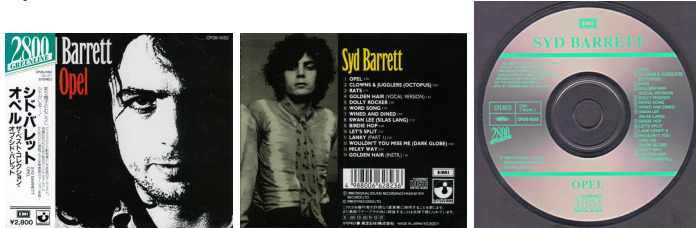

Opel

Label: EMI

Catalog numbers:

CP28-1052 (on case spine and obi)

4 988006 628236 (barcode on obi)

Country of origin: Japan

Notes: Issued in a standard jewel case with an inner slick, additional Japanese insert and an obi.