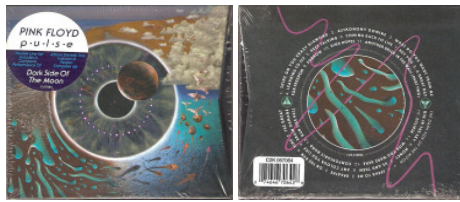

Pulse

Label: Columbia

Catalog numbers:

K 67065 (on front cover sticker)

C2K 067064 (on rear cover sticker)

0 74646 70642 8 (barcode on rear cover sticker)

CK 67096 (on CD 1)

CK 67097 (on CD 2)

Country of origin: Canada (Artwork: USA)

Notes: Issued in a 52 page hardcover booklet without LED. 2 stickers on cover (one shown). Front sticker: "PINK FLOYD p-u-l-s-e Double Live Set Includes A Complete Performance Of / Album Double Live Incluant la Version Complète de Dark Side Of The Moon K67065". Booklet pages 2 and 51 without tracklisting (shown). "Made at SMC" printed on the CD's.

Is There Anybody Out There?

Label: Columbia

Catalog numbers:

62058 (on front cover sticker)

C2K 62058 (on rear cover sticker)

0 74646 20582 2 (barcode on rear cover sticker)

C2K 62055 / CK 62056 (on CD 1)

C2K 62055 / CK 62057 (on CD 2)

Country of origin: USA, Stickers: Canada