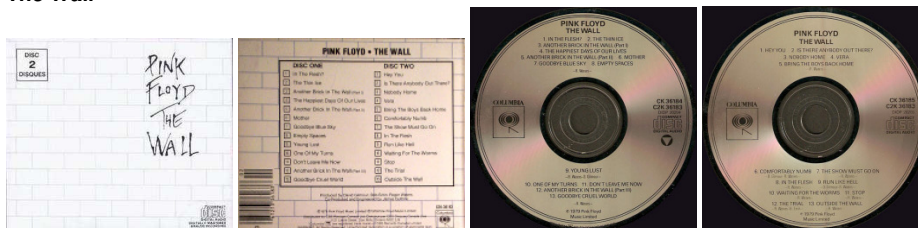

The Wall

Label: Columbia

Catalog numbers:

C2K-36183 (on case spine)

C2K-36183 (on rear cover)

0 6123 36183 02 (barcode on rear cover)

CK 36184 C2K 36183 DIDP 20204 (on CD 1)

CK 36185 C2K 36183 DIDP 20205 (on CD 2)

Country of origin: Canada, CDs: USA

Notes: Issued in a thick box with a 6 page fold out booklet. Issued in thick box with a 6 page fold out slick. CDs in silver. COLUMBIA printed left from centre hole on the CDs and "COLUMBIA" [logo] ARE TRADEMARKS OF CBS INC." printed on bottom edge of CDs. CD2 without black round sign with silver triangle. "Distributed by CBS Records Canada Ltd. / Distribué par CBS Disques Canada Ltée 1121 Leslie Street, Don Mills, Ontario M3C 2J9 "Columbia" [logo] are registered trade marks of CBS Records Canada Limited WARNING: All Rights Reserved. Unauthorized duplication is a violation of applicable laws." printed on rear cover and rear booklet.