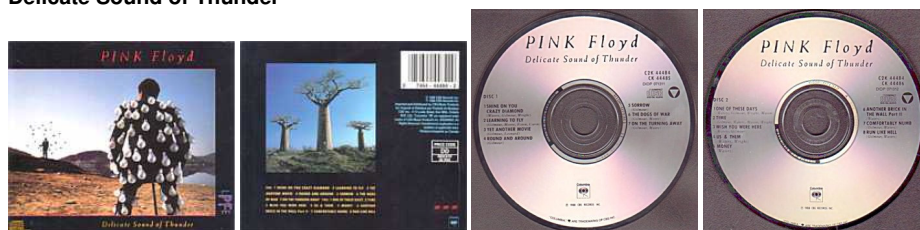

Delicate Sound of Thunder

Label: Columbia

Catalog number: C2K 44484

Catalog numbers:

C2K 44484 CK 44485 (on front spine)

C2K 44484 CK 44486 (on rear spine)

0 7464 -44484 - 2 (barcode on rear cover)

C2K 44484, CK 44485 and DIDP 071311 (on CD 1)

C2K 44484, CK 44486 and DIDP 071312 (on CD 2)

Country of origin: Artwork: Canada, CD: USA

Notes: Issued in a thick box with a 28 page booklet. No country of origin on the CD.

"COLUMBIA ARE TRADEMARKS OF CBS INC." printed on bottom edge of CD. "Imported and Distributed by CBS Music Products Inc./Importé et Distribué par Produits de Musique CBS Inc., 1113 Leslie Street, Don Mills, Ontario M3C 2J9.

"Columbia" [logo] are registered trade marks of CBS Music Products Inc. WARNING: All Rights Reserved. Unauthorized duplication is a violation of applicable laws. Printed in/imprimé au Canada" printed on rear cover. "PRICE CODE DD INDICATIF DE PRIX" printed on rear cover