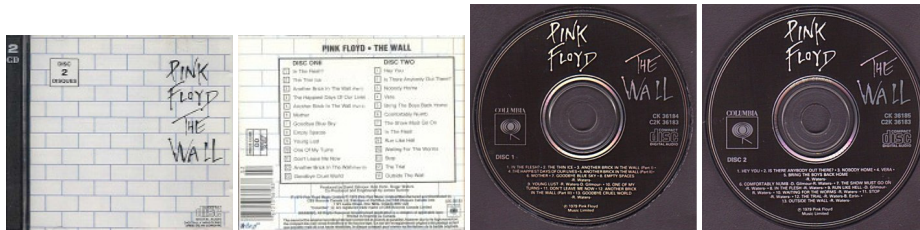

The Wall

Label: Columbia

Catalog numbers:

C2K-36183 (on case spine)

C2K-36183 (on rear cover)

0 6123 36183 02 (barcode on rear cover)

CK 36184 C2K 36183 (on CD 1)

CK 36185 C2K 36183 (on CD 2)

Country of origin: Canada

Notes: Issued in a double slimline case with a 6 page fold out slick.. Black CDs and silver writing on CDs. "Manufactured and Distributed by CBS Records Canada Ltd./Fabriqué et Distribué par CBS Disques Canada Ltée 1121 Leslie Street, Don Mills, Ontario M3C 2J9 "Columbia" [logo] are registered trade marks of CBS Records Canada Limited WARNING: All Rights Reserved. Unauthorized duplication is a violation of applicable laws. Printed in/Imprime au Canada" printed on rear cover and rear booklet. "PRICE CODE DD INDICATIF DE PRIX" printed on rear cover.