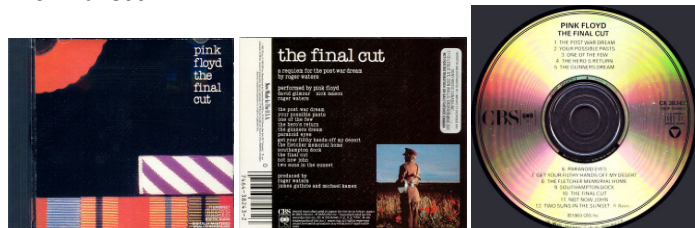

The Final Cut

Label: CBS

Catalog numbers:

- CK-38243 (on case spine)
- 0 7464-38243-2 (barcode on rear cover)
- CK 38243 and DiDP 050053 (on CD)

Country of origin: USA (sticker: Canada)

Notes: Issued in a standard jewel case with an 8 page fold out slick. "CBS" ARE TRADEMARKS OF CBS INC. MADE IN U.S.A." printed on bottom edge of the CD. Sticker on rear cover: "IMPORTED AND DISTRIBUTED BY / IMPORTÉ ET DISTRIBUÉ PAR SONY MUSIC CANADA INC. 1113 LESLIE ST., DON MILLS, ONTARIO M3C 2J7 NOT FOR DISTRIBUTION OR SALE OUTSIDE CANADA"