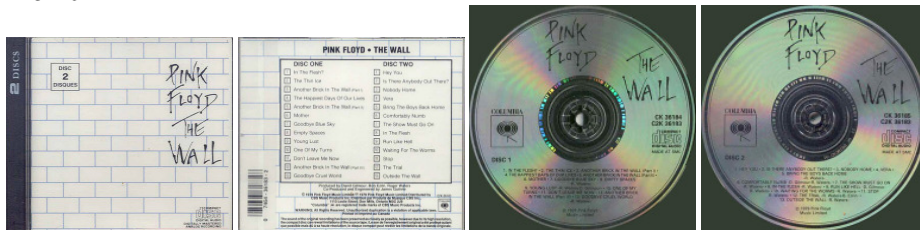

The Wall

Label: Columbia

Catalog numbers:

C2K-36183 (on case spine)

C2K-36183 (on rear cover)

0 7464 - 36183 - 2 (barcode on rear cover)

CK 36184 C2K 36183 (on CD 1)

CK 36185 C2K 36183 (on CD 2)

Country of origin: Canada

Notes: Issued in a double slimline case with a 6 page fold out slick. Silver CDs and black writing on CDs (designed as the black CDs). "MADE AT SMC" printed on CDs. "Manufactured and Distributed by CBS Records Canada Ltd./Fabriqué et Distribué par CBS Disques Canada Ltée 1121 Leslie Street, Don Mills, Ontario M3C 2J9 "Columbia" [logo] are registered trade marks of CBS Records Canada Limited WARNING: All Rights Reserved. Unauthorized duplication is a violation of applicable laws. Printed in/Imprime au Canada" printed on rear cover and rear booklet.