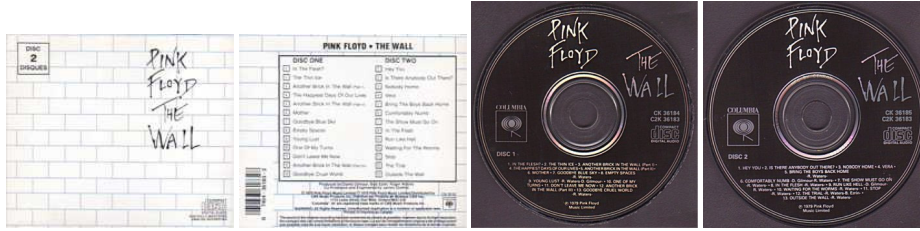

The Wall

Label: Columbia

Catalog numbers:

C2K-36183 (x2) (on case spine)

C2K-36183 (on rear cover)

0 7464 - 36183 - 2 (barcode on rear cover)

CK 36184, C2K 36183 (on CD 1)

CK 36185, C2K 36183 (on CD 2)

Country of origin: Canada

Notes: Issued in a thick box with a 6 page fold out slick. "Distributed by CBS Music Products Inc./Distribué par Produits de Musique CBS Inc., 1113 Leslie Street, Don Mills, Ontario M3C 2J9 "Columbia" [logo] are registered trade marks of CBS Music Products Inc. WARNING: All Rights Reserved. Unauthorized duplication is a violation of applicable laws. Printed in/Imprime au Canada" printed on rear cover and rear booklet.