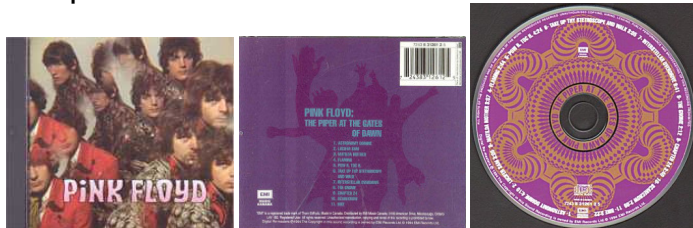

C2 46384 (on CD)

Country of origin: Canada

Notes: Issued in a standard jewel case with a 4 page fold out slick. "MADE IN CANADA" printed on the CD. "Made in Canada" printed on rear cover.

The Piper at the Gates of Dawn