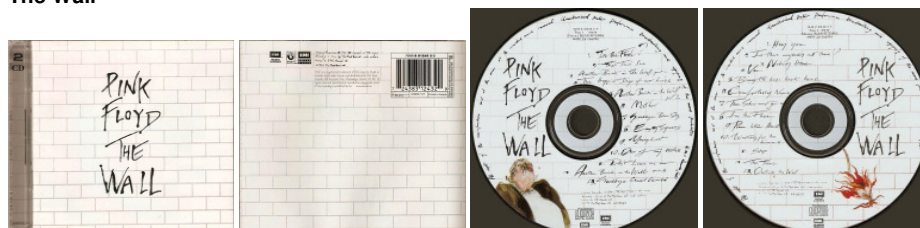

The Wall

Label: EMI

Catalog numbers:

7243 8 31243 2 9 (on case spine)

7 24383 12432 9 (barcode on rear cover)

7243 8 31243 2 9, I, F: PM 613, CDEMD 1071 (on rear cover)

7243 8 31243 2 9, 31244 and LC 0542 (on CD 1)

7243 8 31243 2 9, 31245 and LC 0542 (on CD 2)

Country of origin: Canada

Notes: Issued in a double slimcase with a 24 page booklet. "Made in Canada" & "Printed in Canada" printed on rear cover. "BIEM/STEMRA" & "MADE IN CANADA" printed on the CDs. EMI MUSIC CANADA logo printed on the CD and rear cover. Rear insert printed on both sides with wall design.