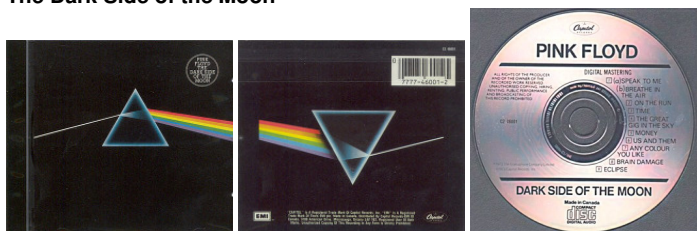

The Dark Side of the Moon

Label: Capitol

Catalog numbers:

C2 46001 (on case spine rear cover and CD)
0 7777-46001-2 (barcode on rear cover)

Country of origin: Canada

Notes: Original issue. Issued in a standard jewel case with a 12 page booklet. “Made in Canada” printed on the CD and rear cover. This is the remastered issue with old artwork.